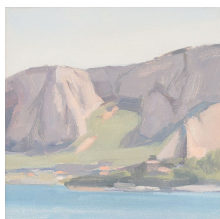

Diana Horowitz: Small Paintings

November 3 - December 18, 2020

DIANA HOROWITZ

Triboro from 93rd St.

2015

Oil on canvasboard

4 x 8 inches

Signed on the reverse

(BP#DH-7664)

DIANA HOROWITZ

Industrial Waterfront

2015

Oil on canvas board

5 x 7 inches

Signed on the reverse

(BP#DH-8520)