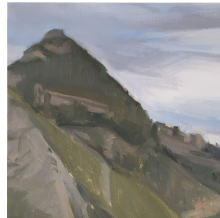

DIANA HOROWITZ
Ragusa Hills
 2017
 Oil on canvas board
 5 x 7 inches
 Signed on the reverse
 (BP#DH-8489)

DIANA HOROWITZ
From Giardini Naxos
 2018
 Oil on linen
 6 x 6 inches
 Signed on the reverse
 (BP#DH-8480)