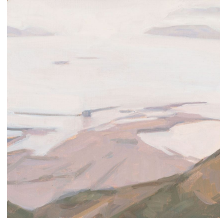

DIANA HOROWITZ
Trapani and Islands from Erice
2019
Oil on panel
6 x 6 inches
Signed on the reverse
(BP#DH-8532)