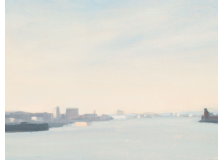

DIANA HOROWITZ
Bayonne, Black Barges
2018
Oil on canvas board
6 x 8 inches
Signed on the reverse
(BP#DH-8478)