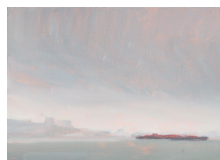

DIANA HOROWITZ
Grey Day, Black Barge
2018
Oil on linen panel
5 x 7 inches
Signed on the reverse
(BP#DH-8484)