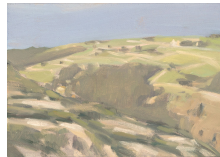

DIANA HOROWITZ
Ragusa Hills
 2017
 Oil on canvas board
 5 x 7 inches
 Signed on the reverse
 (BP#DH-8489)

DIANA HOROWITZ
From Giardini Naxos
 2018
 Oil on linen
 6 x 6 inches
 Signed on the reverse
 (BP#DH-8480)