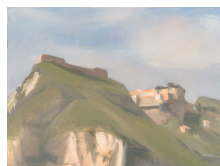

DIANA HOROWITZ
Taormina
2018
Oil on canvas board
6 x 8 inches
Signed on the reverse
(BP#DH-8495)