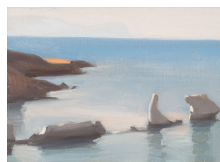

DIANA HOROWITZ
Terrasini, Rock Formations
2020
Oil on linen
5 x 7 inches
Signed on the reverse
(BP#DH-8530)