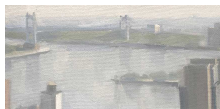

Diana Horowitz: Small Paintings

November 3 - December 18, 2020

DIANA HOROWITZ

Triboro from 93rd St.

2015

Oil on canvasboard

4 x 8 inches

Signed on the reverse