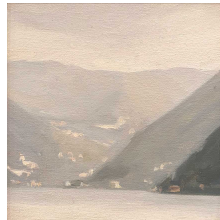

DIANA HOROWITZ
Lake Como
2016
Oil on linen
6 x 6 inches
Signed on the reverse
(BP#DH-8531)