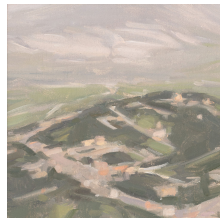

DIANA HOROWITZ
Valderice
2019
Oil on linen
6 x 6 inches
Signed on the reverse
(BP#DH-8498)