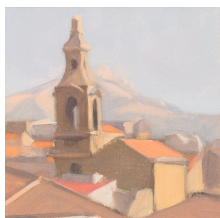

DIANA HOROWITZ

Morning from Mondello

2019

Oil on linen

6 x 6 inches

Signed on the reverse

(BP#DH-8524)

DIANA HOROWITZ