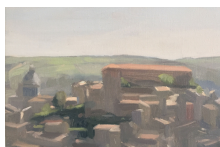

Palermo, View from Le Cupole

2019

Oil on linen

6 x 6 inches

Signed on the reverse

(BP#DH-8527)

DIANA HOROWITZ

Ragusa Ibla