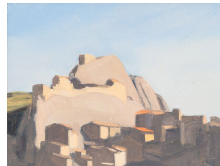

DIANA HOROWITZ
Evening, Sperlinga
2020
Oil on linen
6 x 8 inches
Signed on the reverse
(BP#DH-8519)