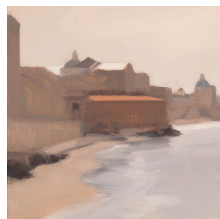

DIANA HOROWITZ
Trapani
2019
Oil on canvas board
6 x 6 inches
Signed on the reverse
(BP#DH-8497)