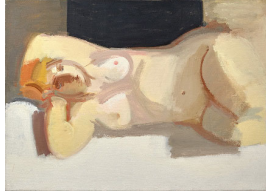

SUSANNAH PHILLIPS

Untitled

c.2004-05

Oil on canvas

16 x 20 inches

Signed on the reverse

(BP#SP-8541)

SUSANNAH PHILLIPS

Untitled

c.1998-2004

Oil on canvas

32 x 32 inches

Signed on the reverse

(BP#SP-8528)

SUSANNAH PHILLIPS

Untitled

c.2004-06

Oil on canvas

12 x 23.5 inches

Signed on the reverse

(BP#SP-8542)

SUSANNAH PHILLIPS

Untitled

c.2000-04