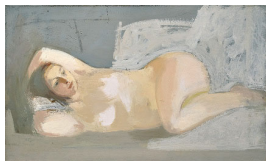

SUSANNAH PHILLIPS

Untitled

c.2000-04

Oil on canvas

18 x 30 inches

Signed on the reverse

(BP#SP-8533)