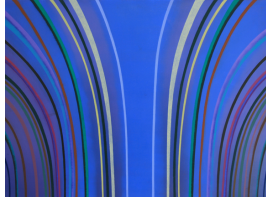

Abstract Selections
March 4 - April 1, 2021

HELEN MIRANDA WILSON

Time of Night
2012
Oil on panel
9 x 12 inches
(BP#5506)

MICHAEL STEINER

Untitled
1990
Bronze
11 1/4 x 10 1/4 x 7 1/2 inches
Edition 1 of 6
(BP#-7101.1)

FRIEDEL DZUBAS

Westerly - Sketch
1973
Magna acrylic on canvas
5.5 x 5.5 inches
(BP#FD-8255)

FRIEDEL DZUBAS

109 + F - Sketch
1973
Acrylic on canvas
5.5 x 5.5 inches
(BP#FD-8256)

FRIEDEL DZUBAS

Tartar - Sketch
1973
Acrylic on canvas
6 x 6 inches
(BP#FD-8253)