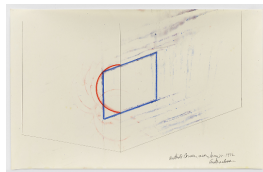

On the Wall Neon

April 8, 1973 - December 21, 1973

Graphite pencil, colored pencil and
Krylon on paper

14 x 22 inches

Framed: 16 x 24 inches

Signed and dated lower right

(BP#SA-8657)

STEPHEN ANTONAKOS

Outside Corner Neon

April 7, 1970

Graphite pencil, colored pencil and
Krylon on paper

14 x 22 inches

Framed: 16 x 24 inches

Signed and dated lower right

(BP#SA-8647)

STEPHEN ANTONAKOS

Outside Corner Neon

May 27, 1972

Graphite pencil, colored pencil and
Krylon on paper

14 x 22 inches

Framed: 16 x 24 inches

Signed and dated lower right

(BP#SA-8650)

STEPHEN ANTONAKOS

Outside Corner Neon

March 24, 1973

Graphite pencil, colored pencil and
Krylon on paper

14 x 22 inches

Framed: 16 x 24 inches

Signed and dated lower right

(BP#SA-8651)

STEPHEN ANTONAKOS
Outside Corner Neon
April 28, 1970
Graphite pencil, colored pencil and
Krylon on paper
14 x 22 inches
Framed: 16 x 24 inches
Signed and dated lower right
(BP#SA-8648)