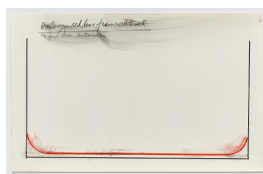

STEPHEN ANTONAKOS

Two Three Sided Neons - From Wall to Wall

May 6, 1969

Graphite pencil, colored pencil and Krylon on paper

14 x 22 inches

Framed: 16 x 24 inches

Signed and dated lower right
(BP#SA-8629)

STEPHEN ANTONAKOS

High and Down Red Neon - From Wall to Wall

May 6, 1969

Graphite pencil, colored pencil and Krylon on paper

14 x 22 inches

Framed: 16 x 24 inches

Signed and dated lower right
(BP#SA-8630)

STEPHEN ANTONAKOS

Two High Neons from Wall to Wall

May 6, 1969

Graphite pencil, colored pencil and Krylon on paper

14 x 22 inches

Framed: 16 x 24 inches

Signed and dated lower right
(BP#SA-8631)

STEPHEN ANTONAKOS

One Long Red Line from Wall to Wall

May 6, 1969