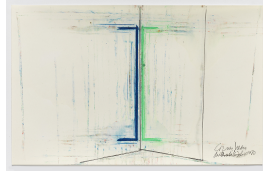

Outside Corner Neon

March 24, 1973

Graphite pencil, colored pencil and
Krylon on paper

14 x 22 inches

Framed: 16 x 24 inches

Signed and dated lower right

(BP#SA-8651)

STEPHEN ANTONAKOS
Outside Corner Neon
April 28, 1970
Graphite pencil, colored pencil and
Krylon on paper
14 x 22 inches
Framed: 16 x 24 inches
Signed and dated lower right
(BP#SA-8648)

STEPHEN ANTONAKOS
Small Neon
November 10, 1967
Graphite pencil, colored pencil and
Krylon on paper
14 x 22 inches
Framed: 16 x 24 inches
Signed and dated lower right
(BP#SA-8620)

STEPHEN ANTONAKOS
On the Wall Neon
April 7, 1973 - December 20, 1973
Graphite pencil, colored pencil and
Krylon on paper
14 x 22 inches
Framed: 16 x 24 inches
Signed and dated lower right
(BP#SA-8656)

STEPHEN ANTONAKOS
Off the Wall Neon
May 24, 1973
Graphite pencil, colored pencil and
Krylon on paper
14 x 22 inches
Framed: 16 x 24 inches
Signed and dated lower right
(BP#SA-8653)

STEPHEN ANTONAKOS
On the Wall Neon
April 7, 1973 - December 20, 1973
Graphite pencil, colored pencil and
Krylon on paper
14 x 22 inches
Framed: 16 x 24 inches
Signed and dated lower right
(BP#SA-8655)

STEPHEN ANTONAKOS
On the Wall Neon
April 8, 1973 - December 21, 1973
Graphite pencil, colored pencil and
Krylon on paper
14 x 22 inches
Framed: 16 x 24 inches
Signed and dated lower right
(BP#SA-8658)