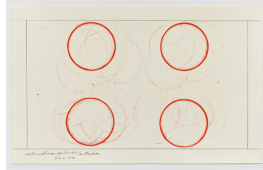

STEPHEN ANTONAKOS
Corner Neon
 January 27, 1979
 Graphite pencil, colored pencil and Krylon on paper
 14 x 22 inches
 Framed: 16 x 24 inches
 Signed and dated lower right
 (BP#SA-8638)

STEPHEN ANTONAKOS
Corner Neon
 January 27, 1970
 Graphite pencil, colored pencil and Krylon on paper
 14 x 22 inches
 Framed: 16 x 24 inches
 Signed and dated lower right
 (BP#SA-8637)

STEPHEN ANTONAKOS
Corner Neon
 January 27, 1970
 Graphite pencil, colored pencil and Krylon on paper
 14 x 22 inches
 Framed: 16 x 24 inches
 Signed and dated lower right
 (BP#SA-8639)

STEPHEN ANTONAKOS

Across a Door Neon

February 11, 1970

Graphite pencil, colored pencil and
Krylon on paper

14 x 22 inches

Framed: 16 x 24 inches

Signed and dated lower right

(BP#SA-8646)

STEPHEN ANTONAKOS

On the Wall Neon

April 8, 1973 - December 21, 1973

Graphite pencil, colored pencil and
Krylon on paper

14 x 22 inches

Framed: 16 x 24 inches

Signed and dated lower right

(BP#SA-8657)

STEPHEN ANTONAKOS