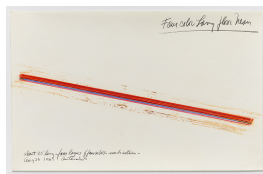

STEPHEN ANTONAKOS
Four Color Long Floor Neon
August 26, 1969
Graphite pencil, colored pencil and
Krylon on paper
14 x 22 inches
Framed: 16 x 24 inches
Signed and dated lower right
(BP#SA-8635)