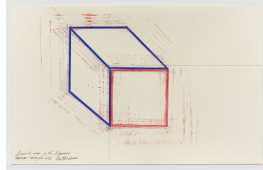

STEPHEN ANTONAKOS
Second Neon for the Rymans
May 12 - 15, 1973
Graphite pencil, colored pencil and
Krylon on paper
14 x 22 inches
Framed: 16 x 24 inches
Signed and dated lower right
(BP#SA-8652)