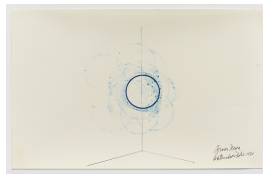

STEPHEN ANTONAKOS

Large Walk Under Neon

April 14, 1969

Graphite pencil, colored pencil and
Krylon on paper

14 x 22 inches

Framed: 16 x 24 inches

Signed and dated lower right

(BP#SA-8621)

STEPHEN ANTONAKOS

Neon for the Stricks #1

November 8, 1967

Graphite pencil, colored pencil and
Krylon on paper

14 x 22 inches

Framed: 16 x 24 inches

Signed and dated lower right

(BP#SA-8619)

STEPHEN ANTONAKOS

Corner Neon

February 6, 1970

Graphite, colored pencil and fixative on
paper

14 x 22 inches

Framed: 16 x 24 inches

Signed and dated lower right

(BP#SA-8645)