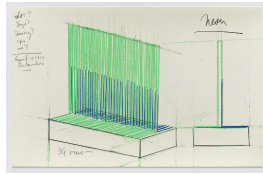

STEPHEN ANTONAKOS

Neon

April 14, 1969

Graphite pencil, colored pencil and
Krylon on paper

14 x 22 inches

Framed: 16 x 24 inches

Signed and dated lower right

(BP#SA-8622)