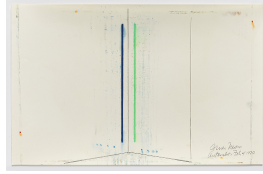

STEPHEN ANTONAKOS
Off the Wall Neon
May 24, 1973
Graphite pencil, colored pencil and
Krylon on paper
14 x 22 inches
Framed: 16 x 24 inches
Signed and dated lower right
(BP#SA-8653)

STEPHEN ANTONAKOS
On the Wall Neon
April 7, 1973 - December 20, 1973
Graphite pencil, colored pencil and
Krylon on paper
14 x 22 inches
Framed: 16 x 24 inches
Signed and dated lower right
(BP#SA-8655)

STEPHEN ANTONAKOS
On the Wall Neon
April 8, 1973 - December 21, 1973
Graphite pencil, colored pencil and
Krylon on paper
14 x 22 inches
Framed: 16 x 24 inches
Signed and dated lower right
(BP#SA-8658)

STEPHEN ANTONAKOS
Corner Neon
February 4, 1970
Graphite pencil, colored pencil and
Krylon on paper
14 x 22 inches
Framed: 16 x 24 inches
Signed and dated lower right
(BP#SA-8644)

STEPHEN ANTONAKOS
Inside Corner Neon
July 4-23, 1973
Graphite pencil, colored pencil and
Krylon on paper
14 x 22 inches
Framed: 16 x 24 inches
Signed and dated lower right
(BP#SA-8654)

STEPHEN ANTONAKOS
Four Color Long Floor Neon
August 26, 1969
Graphite pencil, colored pencil and
Krylon on paper
14 x 22 inches
Framed: 16 x 24 inches
Signed and dated lower right
(BP#SA-8635)

STEPHEN ANTONAKOS
Corner Neon
January 28, 1970
Graphite pencil, colored pencil and
Krylon on paper
14 x 22 inches
Framed: 16 x 24 inches
Signed and dated lower right
(BP#SA-8640)