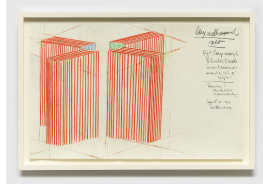

STEPHEN ANTONAKOS

Large Walk Around Neon

April 28, 1969

Graphite pencil, colored pencil and

Krylon on paper

14 x 22 inches

Framed: 16 x 24 inches

Signed and dated lower right

(BP#SA-8392)