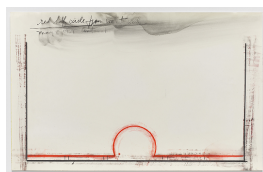

STEPHEN ANTONAKOS
Red Half Circle from Wall to Wall
May 5, 1969
Graphite, colored pencil and fixative on paper
14 x 22 inches
Framed: 16 x 24 inches
Signed and dated lower right
(BP#SA-8626)