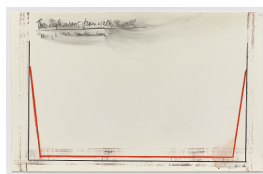

STEPHEN ANTONAKOS

Two Three Sided Neons - From Wall to Wall

May 6, 1969

Graphite pencil, colored pencil and Krylon on paper

14 x 22 inches

Framed: 16 x 24 inches

Signed and dated lower right
(BP#SA-8629)

STEPHEN ANTONAKOS

High and Down Red Neon - From Wall to Wall

May 6, 1969

Graphite pencil, colored pencil and Krylon on paper

14 x 22 inches

Framed: 16 x 24 inches

Signed and dated lower right
(BP#SA-8630)

STEPHEN ANTONAKOS

Two High Neons from Wall to Wall

May 6, 1969

Graphite pencil, colored pencil and Krylon on paper

14 x 22 inches

Framed: 16 x 24 inches

Signed and dated lower right
(BP#SA-8631)

STEPHEN ANTONAKOS

One Long Red Line from Wall to Wall

May 6, 1969