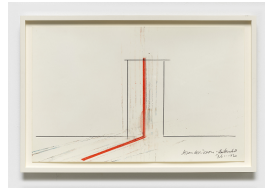

Stephen Antonakos: Project Drawings, 1967-73
 May 13 - June 25, 2021

STEPHEN ANTONAKOS
Down Door Neon
 February 11, 1970
 Graphite pencil, colored pencil and Krylon on paper
 14 x 22 inches
 Framed: 16 x 24 inches
 Signed and dated lower right
 (BP#SA-8660)

STEPHEN ANTONAKOS
Corner Neon
 January 27, 1979
 Graphite pencil, colored pencil and Krylon on paper
 14 x 22 inches
 Framed: 16 x 24 inches
 Signed and dated lower right
 (BP#SA-8638)

STEPHEN ANTONAKOS
Corner Neon
 January 27, 1970
 Graphite pencil, colored pencil and Krylon on paper
 14 x 22 inches
 Framed: 16 x 24 inches
 Signed and dated lower right
 (BP#SA-8637)

STEPHEN ANTONAKOS
Corner Neon
 January 27, 1970
 Graphite pencil, colored pencil and Krylon on paper
 14 x 22 inches
 Framed: 16 x 24 inches
 Signed and dated lower right
 (BP#SA-8639)

STEPHEN ANTONAKOS

Across a Door Neon

February 11, 1970

Graphite pencil, colored pencil and
Krylon on paper

14 x 22 inches

Framed: 16 x 24 inches

Signed and dated lower right

(BP#SA-8646)

STEPHEN ANTONAKOS