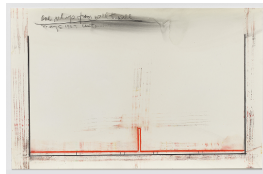

STEPHEN ANTONAKOS

Corner Neon

February 4, 1970

Graphite, colored pencil and fixative on paper

14 x 22 inches

Framed: 16 x 24 inches

Signed and dated lower right

(BP#SA-8643)

STEPHEN ANTONAKOS

Corner Neon

(January) 29, 1970

Graphite pencil, colored pencil and

Krylon on paper

14 x 22 inches

Framed: 16 x 24 inches

Signed and dated lower right

(BP#SA-8641)

STEPHEN ANTONAKOS

One Red Up from Wall to Wall

May 5, 1969

Graphite, colored pencil and fixative on paper

14 x 22 inches

Framed: 16 x 24 inches

Signed and dated lower right