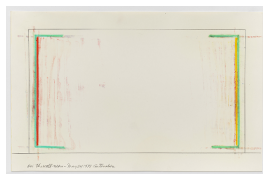

Outside Corner Neon

May 27, 1972

Graphite pencil, colored pencil and
Krylon on paper

14 x 22 inches

Framed: 16 x 24 inches

Signed and dated lower right

(BP#SA-8650)

STEPHEN ANTONAKOS

Outside Corner Neon

March 24, 1973

Graphite pencil, colored pencil and
Krylon on paper

14 x 22 inches

Framed: 16 x 24 inches

Signed and dated lower right

(BP#SA-8651)

STEPHEN ANTONAKOS
Outside Corner Neon
April 28, 1970
Graphite pencil, colored pencil and
Krylon on paper
14 x 22 inches
Framed: 16 x 24 inches
Signed and dated lower right
(BP#SA-8648)

STEPHEN ANTONAKOS
Small Neon
November 10, 1967
Graphite pencil, colored pencil and
Krylon on paper
14 x 22 inches
Framed: 16 x 24 inches
Signed and dated lower right
(BP#SA-8620)

STEPHEN ANTONAKOS
On the Wall Neon
April 7, 1973 - December 20, 1973
Graphite pencil, colored pencil and
Krylon on paper
14 x 22 inches
Framed: 16 x 24 inches
Signed and dated lower right
(BP#SA-8656)