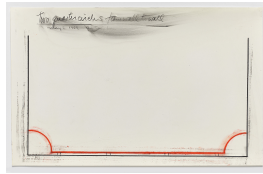

STEPHEN ANTONAKOS

Two Three Sided Neons - From Wall to Wall

May 6, 1969

Graphite pencil, colored pencil and Krylon on paper

14 x 22 inches

Framed: 16 x 24 inches

Signed and dated lower right
(BP#SA-8629)

STEPHEN ANTONAKOS

High and Down Red Neon - From Wall to Wall

May 6, 1969

Graphite pencil, colored pencil and Krylon on paper

14 x 22 inches

Framed: 16 x 24 inches

Signed and dated lower right
(BP#SA-8630)

STEPHEN ANTONAKOS

Two High Neons from Wall to Wall

May 6, 1969

Graphite pencil, colored pencil and Krylon on paper

14 x 22 inches

Framed: 16 x 24 inches

Signed and dated lower right
(BP#SA-8631)

STEPHEN ANTONAKOS

One Long Red Line from Wall to Wall

May 6, 1969

Graphite pencil, colored pencil and Krylon on paper

14 x 22 inches

Framed: 16 x 24 inches

Signed and dated lower right
(BP#SA-8634)

STEPHEN ANTONAKOS
Two Quarter Circles from Wall to Wall
May 6, 1969
Graphite, colored pencil and fixative on paper
14 x 22 inches
Framed: 16 x 24 inches
Signed and dated lower right
(BP#SA-8633)