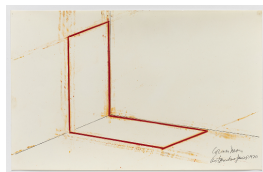

STEPHEN ANTONAKOS
Corner Neon
January 28, 1970
Graphite pencil, colored pencil and
Krylon on paper
14 x 22 inches
Framed: 16 x 24 inches
Signed and dated lower right
(BP#SA-8640)