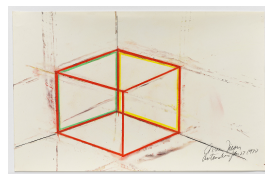

Stephen Antonakos: Project Drawings, 1967-73
 May 13 - June 25, 2021

STEPHEN ANTONAKOS
Down Door Neon
 February 11, 1970
 Graphite pencil, colored pencil and Krylon on paper
 14 x 22 inches
 Framed: 16 x 24 inches
 Signed and dated lower right
 (BP#SA-8660)

STEPHEN ANTONAKOS
Corner Neon
 January 27, 1979
 Graphite pencil, colored pencil and Krylon on paper
 14 x 22 inches
 Framed: 16 x 24 inches
 Signed and dated lower right
 (BP#SA-8638)

STEPHEN ANTONAKOS
Corner Neon
 January 27, 1970
 Graphite pencil, colored pencil and Krylon on paper
 14 x 22 inches
 Framed: 16 x 24 inches
 Signed and dated lower right
 (BP#SA-8637)

STEPHEN ANTONAKOS
Corner Neon
 January 27, 1970
 Graphite pencil, colored pencil and Krylon on paper
 14 x 22 inches
 Framed: 16 x 24 inches
 Signed and dated lower right
 (BP#SA-8639)

STEPHEN ANTONAKOS