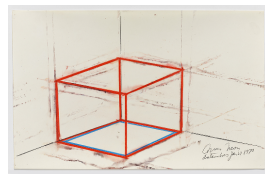

Stephen Antonakos: Project Drawings, 1967-73
 May 13 - June 25, 2021

STEPHEN ANTONAKOS
Down Door Neon
 February 11, 1970
 Graphite pencil, colored pencil and Krylon on paper
 14 x 22 inches
 Framed: 16 x 24 inches
 Signed and dated lower right
 (BP#SA-8660)

STEPHEN ANTONAKOS
Corner Neon
 January 27, 1979
 Graphite pencil, colored pencil and Krylon on paper
 14 x 22 inches
 Framed: 16 x 24 inches
 Signed and dated lower right
 (BP#SA-8638)

STEPHEN ANTONAKOS
Corner Neon
 January 27, 1970
 Graphite pencil, colored pencil and Krylon on paper
 14 x 22 inches
 Framed: 16 x 24 inches
 Signed and dated lower right
 (BP#SA-8637)

STEPHEN ANTONAKOS
Corner Neon
 January 27, 1970
 Graphite pencil, colored pencil and Krylon on paper
 14 x 22 inches
 Framed: 16 x 24 inches
 Signed and dated lower right
 (BP#SA-8639)

STEPHEN ANTONAKOS