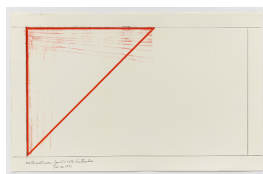

Outside Corner Neon

May 27, 1972

Graphite pencil, colored pencil and
Krylon on paper

14 x 22 inches

Framed: 16 x 24 inches

Signed and dated lower right

(BP#SA-8650)

STEPHEN ANTONAKOS

Outside Corner Neon

March 24, 1973

Graphite pencil, colored pencil and
Krylon on paper

14 x 22 inches

Framed: 16 x 24 inches

Signed and dated lower right

(BP#SA-8651)

STEPHEN ANTONAKOS
Outside Corner Neon
April 28, 1970
Graphite pencil, colored pencil and
Krylon on paper
14 x 22 inches
Framed: 16 x 24 inches
Signed and dated lower right
(BP#SA-8648)

STEPHEN ANTONAKOS
Small Neon
November 10, 1967
Graphite pencil, colored pencil and
Krylon on paper
14 x 22 inches
Framed: 16 x 24 inches
Signed and dated lower right
(BP#SA-8620)

STEPHEN ANTONAKOS
On the Wall Neon
April 7, 1973 - December 20, 1973
Graphite pencil, colored pencil and
Krylon on paper
14 x 22 inches
Framed: 16 x 24 inches
Signed and dated lower right
(BP#SA-8656)

STEPHEN ANTONAKOS
Off the Wall Neon
May 24, 1973
Graphite pencil, colored pencil and
Krylon on paper
14 x 22 inches
Framed: 16 x 24 inches
Signed and dated lower right
(BP#SA-8653)

STEPHEN ANTONAKOS
On the Wall Neon
April 7, 1973 - December 20, 1973
Graphite pencil, colored pencil and
Krylon on paper
14 x 22 inches
Framed: 16 x 24 inches
Signed and dated lower right
(BP#SA-8655)