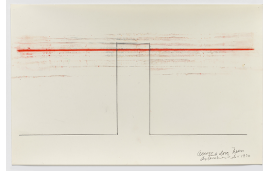

Stephen Antonakos: Project Drawings, 1967-73
 May 13 - June 25, 2021

STEPHEN ANTONAKOS
Down Door Neon
 February 11, 1970
 Graphite pencil, colored pencil and Krylon on paper
 14 x 22 inches
 Framed: 16 x 24 inches
 Signed and dated lower right
 (BP#SA-8660)

STEPHEN ANTONAKOS
Corner Neon
 January 27, 1979
 Graphite pencil, colored pencil and Krylon on paper
 14 x 22 inches
 Framed: 16 x 24 inches
 Signed and dated lower right
 (BP#SA-8638)

STEPHEN ANTONAKOS
Corner Neon
 January 27, 1970
 Graphite pencil, colored pencil and Krylon on paper
 14 x 22 inches
 Framed: 16 x 24 inches
 Signed and dated lower right
 (BP#SA-8637)

STEPHEN ANTONAKOS
Corner Neon
 January 27, 1970
 Graphite pencil, colored pencil and Krylon on paper
 14 x 22 inches
 Framed: 16 x 24 inches
 Signed and dated lower right
 (BP#SA-8639)

STEPHEN ANTONAKOS