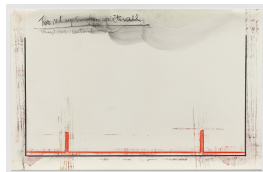

STEPHEN ANTONAKOS

Two Red Ups from Wall to Wall

May 3, 1969

Graphite, colored pencil and fixative on paper

14 x 22 inches

Framed: 16 x 24 inches

Signed and dated lower right

(BP#SA-8624)