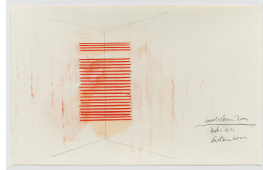

Large Walk Around Neon

April 28, 1969

Graphite pencil, colored pencil and

Krylon on paper

14 x 22 inches

Framed: 16 x 24 inches

Signed and dated lower right

(BP#SA-8392)