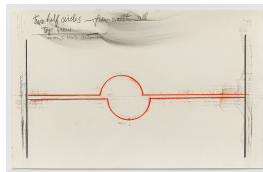

STEPHEN ANTONAKOS
Two Half Circles - From Wall to Wall
May 5, 1969
Graphite, colored pencil and fixative on paper
14 x 22 inches
Framed: 16 x 24 inches
Signed and dated lower right
(BP#SA-8627)