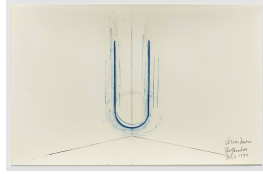

STEPHEN ANTONAKOS

Corner Neon

February 6, 1970

Graphite pencil, colored pencil and
Krylon on paper

14 x 22 inches

Framed: 16 x 24 inches

Signed and dated lower right

(BP#SA-8666)

STEPHEN ANTONAKOS
Corner Neon
February 3, 1970
Graphite pencil, colored pencil and
Krylon on paper
14 x 22 inches
Framed: 16 x 24 inches
Signed and dated lower right
(BP#SA-8642)

STEPHEN ANTONAKOS
Second Neon for the Rymans
May 12 - 15, 1973
Graphite pencil, colored pencil and
Krylon on paper
14 x 22 inches
Framed: 16 x 24 inches
Signed and dated lower right
(BP#SA-8652)