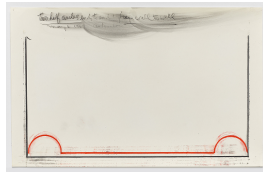

May 6, 1969

Graphite pencil, colored pencil and Krylon on paper

14 x 22 inches

Framed: 16 x 24 inches

Signed and dated lower right
(BP#SA-8631)

STEPHEN ANTONAKOS

One Long Red Line from Wall to Wall

May 6, 1969

Graphite pencil, colored pencil and Krylon on paper

14 x 22 inches

Framed: 16 x 24 inches

Signed and dated lower right
(BP#SA-8634)

STEPHEN ANTONAKOS
Two Quarter Circles from Wall to Wall
May 6, 1969
Graphite, colored pencil and fixative on paper
14 x 22 inches
Framed: 16 x 24 inches
Signed and dated lower right
(BP#SA-8633)