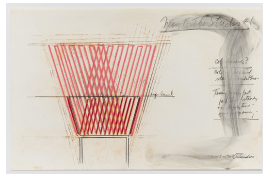

STEPHEN ANTONAKOS

Neon

April 14, 1969

Graphite pencil, colored pencil and
Krylon on paper

14 x 22 inches

Framed: 16 x 24 inches

Signed and dated lower right

(BP#SA-8622)

STEPHEN ANTONAKOS

Large Walk Under Neon

April 14, 1969

Graphite pencil, colored pencil and
Krylon on paper

14 x 22 inches

Framed: 16 x 24 inches

Signed and dated lower right

(BP#SA-8621)

STEPHEN ANTONAKOS

Neon for the Stricks #1

November 8, 1967

Graphite pencil, colored pencil and
Krylon on paper

14 x 22 inches

Framed: 16 x 24 inches

Signed and dated lower right

(BP#SA-8619)