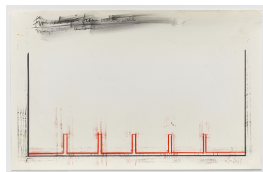

STEPHEN ANTONAKOS

Five Red Ups from Wall to Wall

May 3, 1969

Graphite, colored pencil and fixative on paper

14 x 22 inches

Framed: 16 x 24 inches

Signed and dated lower right

(BP#SA-8623)