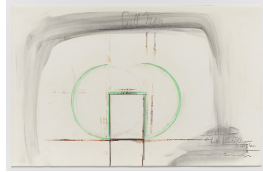

Outside Corner Neon

May 27, 1972

Graphite pencil, colored pencil and
Krylon on paper

14 x 22 inches

Framed: 16 x 24 inches

Signed and dated lower right

(BP#SA-8650)

STEPHEN ANTONAKOS

Outside Corner Neon

March 24, 1973

Graphite pencil, colored pencil and
Krylon on paper

14 x 22 inches

Framed: 16 x 24 inches

Signed and dated lower right

(BP#SA-8651)

STEPHEN ANTONAKOS
Outside Corner Neon
April 28, 1970
Graphite pencil, colored pencil and
Krylon on paper
14 x 22 inches
Framed: 16 x 24 inches
Signed and dated lower right
(BP#SA-8648)

STEPHEN ANTONAKOS
Small Neon
November 10, 1967
Graphite pencil, colored pencil and
Krylon on paper
14 x 22 inches
Framed: 16 x 24 inches
Signed and dated lower right
(BP#SA-8620)

STEPHEN ANTONAKOS
On the Wall Neon
April 7, 1973 - December 20, 1973
Graphite pencil, colored pencil and
Krylon on paper
14 x 22 inches
Framed: 16 x 24 inches
Signed and dated lower right
(BP#SA-8656)

STEPHEN ANTONAKOS
Off the Wall Neon
May 24, 1973
Graphite pencil, colored pencil and
Krylon on paper
14 x 22 inches
Framed: 16 x 24 inches
Signed and dated lower right
(BP#SA-8653)

STEPHEN ANTONAKOS
On the Wall Neon
April 7, 1973 - December 20, 1973
Graphite pencil, colored pencil and
Krylon on paper
14 x 22 inches
Framed: 16 x 24 inches
Signed and dated lower right
(BP#SA-8655)