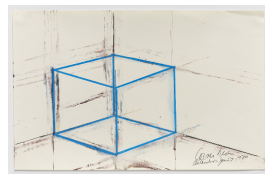

Stephen Antonakos: Project Drawings, 1967-73
 May 13 - June 25, 2021

STEPHEN ANTONAKOS
Down Door Neon
 February 11, 1970
 Graphite pencil, colored pencil and Krylon on paper
 14 x 22 inches
 Framed: 16 x 24 inches
 Signed and dated lower right
 (BP#SA-8660)

STEPHEN ANTONAKOS
Corner Neon
 January 27, 1979
 Graphite pencil, colored pencil and Krylon on paper
 14 x 22 inches
 Framed: 16 x 24 inches
 Signed and dated lower right
 (BP#SA-8638)

STEPHEN ANTONAKOS
Corner Neon
 January 27, 1970
 Graphite pencil, colored pencil and Krylon on paper
 14 x 22 inches
 Framed: 16 x 24 inches
 Signed and dated lower right
 (BP#SA-8637)

STEPHEN ANTONAKOS
Corner Neon
 January 27, 1970
 Graphite pencil, colored pencil and Krylon on paper
 14 x 22 inches
 Framed: 16 x 24 inches
 Signed and dated lower right
 (BP#SA-8639)

STEPHEN ANTONAKOS