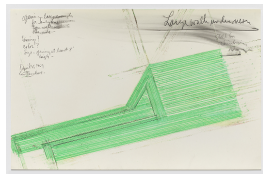

STEPHEN ANTONAKOS

Neon

April 14, 1969

Graphite pencil, colored pencil and
Krylon on paper

14 x 22 inches

Framed: 16 x 24 inches

Signed and dated lower right

(BP#SA-8622)

STEPHEN ANTONAKOS

Large Walk Under Neon

April 14, 1969

Graphite pencil, colored pencil and
Krylon on paper

14 x 22 inches

Framed: 16 x 24 inches

Signed and dated lower right

(BP#SA-8621)