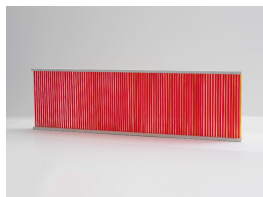

STEPHEN ANTONAKOS

Model for Red and Yellow Neon Wall

c.1967

Painted wood

6.5 x 21.875 x .875 inches

(BP#SA-8671)