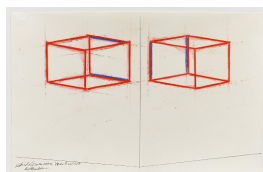

Outside Corner Neon

April 7, 1970

Graphite pencil, colored pencil and
Krylon on paper

14 x 22 inches

Framed: 16 x 24 inches

Signed and dated lower right

(BP#SA-8647)

STEPHEN ANTONAKOS

Outside Corner Neon

May 27, 1972

Graphite pencil, colored pencil and
Krylon on paper

14 x 22 inches

Framed: 16 x 24 inches

Signed and dated lower right

(BP#SA-8650)

STEPHEN ANTONAKOS

Outside Corner Neon

March 24, 1973

Graphite pencil, colored pencil and
Krylon on paper

14 x 22 inches

Framed: 16 x 24 inches

Signed and dated lower right

(BP#SA-8651)

STEPHEN ANTONAKOS
Outside Corner Neon
April 28, 1970
Graphite pencil, colored pencil and
Krylon on paper
14 x 22 inches
Framed: 16 x 24 inches
Signed and dated lower right
(BP#SA-8648)

STEPHEN ANTONAKOS
Small Neon
November 10, 1967
Graphite pencil, colored pencil and
Krylon on paper
14 x 22 inches
Framed: 16 x 24 inches
Signed and dated lower right
(BP#SA-8620)

STEPHEN ANTONAKOS
On the Wall Neon
April 7, 1973 - December 20, 1973
Graphite pencil, colored pencil and
Krylon on paper
14 x 22 inches
Framed: 16 x 24 inches
Signed and dated lower right
(BP#SA-8656)