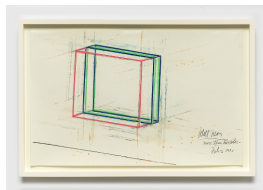

STEPHEN ANTONAKOS

Wall Neon - More than Two Colors

February 2, 1970

Graphite pencil, colored pencil and

Krylon on paper

14 x 22 inches

Framed: 16 x 24 inches

Signed and dated lower right

(BP#SA-8663)