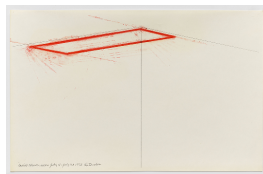

STEPHEN ANTONAKOS
Inside Corner Neon
July 4-23, 1973
Graphite pencil, colored pencil and
Krylon on paper
14 x 22 inches
Framed: 16 x 24 inches
Signed and dated lower right
(BP#SA-8654)