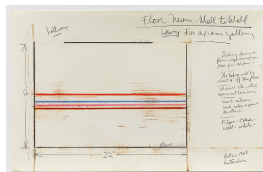

STEPHEN ANTONAKOS
Floor Neon - Wall to Wall (Hallway for Axiom Gallery)
October 22, 1969
Graphite pencil, colored pencil and Krylon on paper
14 x 22 inches
Framed: 16 x 24 inches
Signed and dated lower right
(BP#SA-8636)