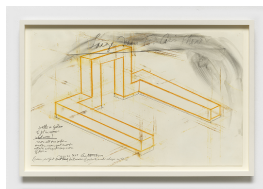

STEPHEN ANTONAKOS
Large Neon for Coe's Show
November 21, 1967
Graphite pencil, colored pencil and
Krylon fixative on paper
14 x 22 inches
Framed: 16 x 24 inches
Signed and dated lower left
(BP#SA-8664)